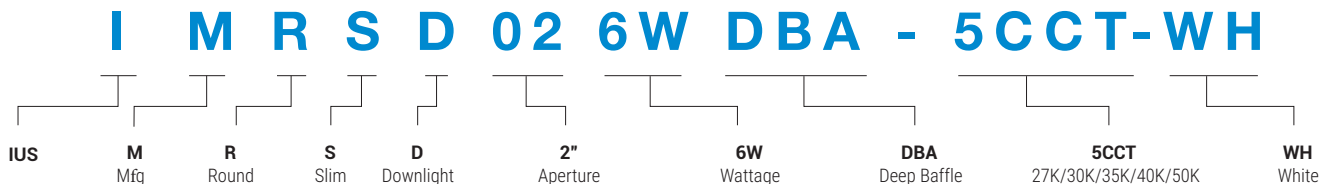

PART NUMBER ORDERING SUMMARY