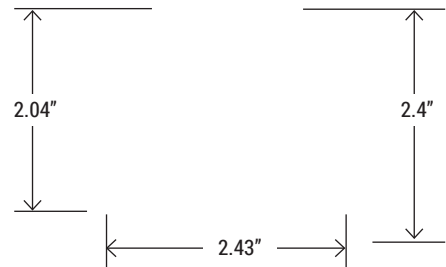

2" Deep Baffle Can-less Slim Recessed Downlight with 5CCT Selector - White

Project Name:	Order Number:	Prepare by:	Note:	Date:	Type:

DEEP BAFFLE CAN-LESS

The **MRSD026W-DBA** is integrated all-in-one recessed lights are the homeowners dream; perfect for value added lighting upgrades to enhance the look of your interior with the highest quality LEDs. With a low profile junction box and push and click quick connects, these lights are very easy to use. The petite 2-inch size sits flush in the ceiling without a decorative trim allowing you to create trendy pockets of light. These recessed down lights are also designed for use in new construction, remodel and retrofit installation without needing a housing or j-box. The deep baffle shape traps and narrows the light minimizing glare and softening light output for comfortable lighting.

JUNCTION BOX INCLUDED

(Junction Box picture may vary)

DIMENSION

TECHNICAL SUMMARY

MODEL #	LUMENS	WATTS	EFFICACY	CRI	VOLTAGE	BEAM °	CCT	PF	LIFE	OPERATING TEMP.
MRSD026W-DBA-5CCT-WH	370	6W	62 lm/W	90	120V, 60 Hz	95°	2700K/ 3000K/ 3500K/ 4000K/ 5000K	>0.9	50,000 hrs	-5°F ~ 104°F

PHOTOMETRY

Maximum Candela = 582.18 Located At Horizontal Angle = 157.5, Vertical Angle = 1
 # 1 - Vertical Plane Through Horizontal Angles (157.5 - 337.5) (Through Max. Cd.)
 # 2 - Vertical Plane Through Horizontal Angles (0 - 180)
 # 3 - Horizontal Cone Through Vertical Angle (1) (Through Max. Cd.)