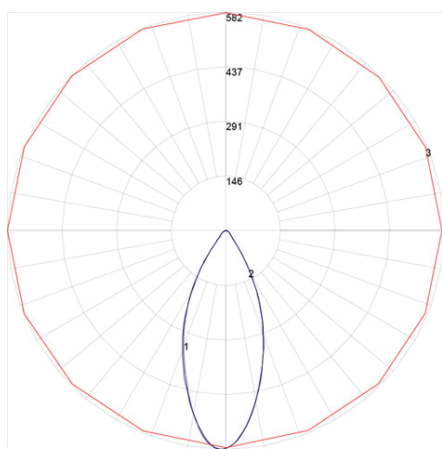

2" Deep Baffle Can-less Slim Recessed Downlight with 5CCT Selector - White

Project Name:	Order Number:	Prepare by:	Note:	Date:	Type:

CONSTRUCTION

Unit includes spinning metal housing, LED array, heat sink, lens, and foam gasket with deep baffle white ring.

OPTICS

- High quality PC lens
- Efficiency LED array
- Diffuse for uniform illumination

DRIVER

- High efficiency integral 120V 60Hz constant current dimmable driver.
- Smooth flicker free deep dimming to 10%

MOUNTING

- Can-less design, no can housing needed for the installation
- Pre-installed torsion spring clips
- Junction box included
- Quick wiring, no wiring nuts and electrical tap needed for the installation

LISTING

ETL Listed, Energy Star Listed, Suitable for Wet Locations, Title 24 JA8-2022, RoHS, Air-Tite Certified

WARRANTY

5 years manufacturer warranty, consult factory for more details. Terms and conditions may apply.

PHOTOMETRY

RECOMMENDED DIMMERS

LUTRON

- TGCL-153PH-WH
- DVCL-153PR
- P-PKG1W-WH-R
- CTCL-153PDH-WH

LEVITON

- R00-RNL06-TW
- R50-IPL06-10M

COMPATIBLE PRODUCTS (SOLD SEPARATELY)

MRSDMP-346
Mounting plate for 3"/4"/6"
can-less downlight

MRSDMP-468
Mounting plate for 4"/6"/8"
can-less downlight

M3FTCABLE
M10FTCABLE
3ft/ 10ft Extension cord
for can-less downlight