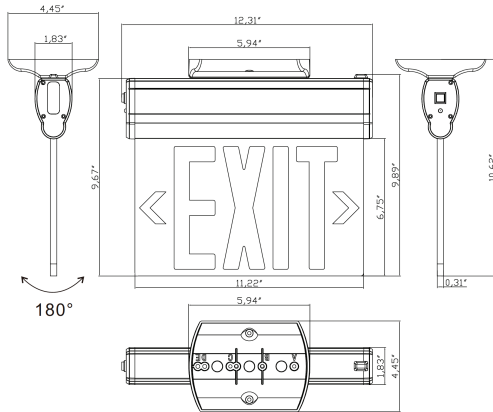

ALUMINUM EDGE-LIT ADJUSTABLE EXIT SIGN

Project Name:	Order Number:	Prepare by:	Note:	Date:	Type:

The MJ-7 Aluminum Edge-Lit Adjustable Exit Sign features easy installation with a universal J-box mounting pattern and a high-grade acrylic panel. It offers optional clear or mirror face plates, with single or double letters, and supports top, back, or end mounting. Powered by a 4.8V 600mAh rechargeable Ni-MH battery, it provides 90 minutes of emergency operation and fully recharges in 24 hours. With a five-year warranty, it meets UL 924 standards and is UL and cUL listed for damp locations (0°C-40°C), supporting dual 120/277 voltage input. It also includes a test switch and charge indicator.

DIMENSION

AVAILABLE IN 2 COLORS

HIGHLIGHT

QUICK INSTALLATION

Easy setup with a universal J-box mounting pattern.

CUSTOMIZABLE FACE PLATES

Optional clear or mirror face plates, with single or double letters.