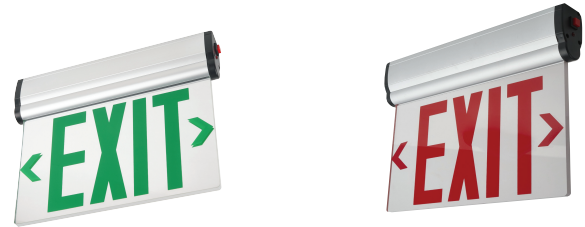

ALUMINUM EDGE-LIT ADJUSTABLE EXIT SIGN

Project Name:	Order Number:	Prepare by:	Note:	Date:	Type:

The MJ-7 Aluminum Edge-Lit Adjustable Exit Sign features easy installation with a universal J-box mounting pattern and a high-grade acrylic panel. It offers optional clear or mirror face plates, with single or double letters, and supports top, back, or end mounting. Powered by a 4.8V 600mAh rechargeable Ni-MH battery, it provides 90 minutes of emergency operation and fully recharges in 24 hours. With a five-year warranty, it meets UL 924 standards and is UL and cUL listed for damp locations (0°C-40°C), supporting dual 120/277 voltage input. It also includes a test switch and charge indicator.

DIMENSION

AVAILABLE IN 2 COLORS

HIGHLIGHT

QUICK INSTALLATION

Easy setup with a universal J-box mounting pattern.

CUSTOMIZABLE FACE PLATES

Optional clear or mirror face plates, with single or double letters.