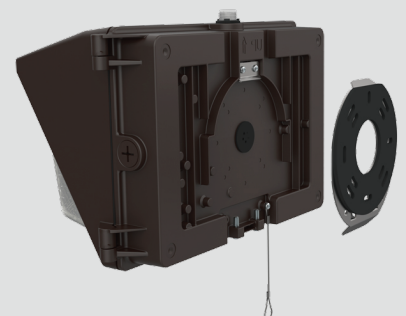

WALL PACK (IMWP17)

DESCRIPTION

A field-selectable upgrade allowing field selectable of light throw, CCTs, and light output—the IMWP17 series is a more flexible and powerful wall pack. It delivers superior performance in a traditional appearance while maximizing flexibility in the field and on distributor shelves. The IMWP17 uses high-quality borosilicate glass lenses and PC diffusers paired with a high-efficiency light engine to provide high-quality lighting services. Available in three different sizes, it can meet diverse lighting needs and perfectly cover the unsightly marks left by typical metal halides.

Photocell Cap

Enable

Disable

CCT AND WATTAGE CONTROLLER

This fixture has the function of selecting the lumens output and color temperature on-site.

Wattage selectable range:
100%-80%-60%-40%

CCT selectable: 3000K, 4000K, 5000K

Mounting (Option)

The external portable mounting plate makes installation super easy and simple. There's no need to open fixture housing, nor drill on housing, which greatly minimize the risk of water ingestion.

Control the light throw with the spin of a dial

All MWP17 models include a powerful feature that can adjust the tilt of the light engine, enabling field adjustment of the degree of light thrown forward. Choose 0°, 15°, 30°, or 45° to control where the light gets thrown.