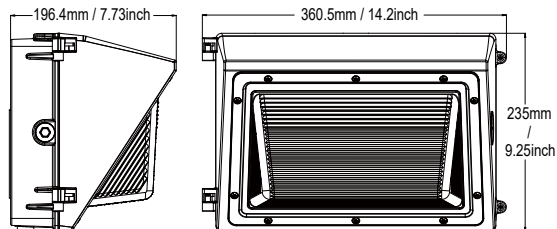

DIMENSIONS

unit: mm/inch

Sensor installation support

Small Size: 30W

Net Weight
Plastic Diffuser
30W: 5.53 lb
Glass Diffuser
30W: 6.50 lb

Medium Size: 60W/100W

Net Weight
Plastic Diffuser
60W: 7.71 lb
100W: 8.08 lb
Glass Diffuser
60W: 9.34 lb
100W: 9.62 lb

Large Size: 150W

Net Weight
Plastic Diffuser
150W: 12.49 lb
Glass Diffuser
150W: 14.62 lb

Sensor installation is not supported

Small Size: 30W

Net Weight
Plastic Diffuser
30W: 6.65 lb
Glass Diffuser
30W: 7.62 lb