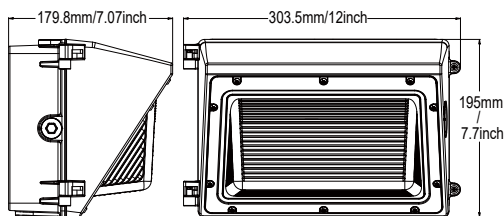

Control the light throw with the spin of a dial

All MWP17 models include a powerful feature that can adjust the tilt of the light engine, enabling field adjustment of the degree of light thrown forward. Choose 0°, 15°, 30°, or 45° to control where the light gets thrown.

DIMENSIONS

unit: mm/inch

Sensor installation support

Small Size: 30W

Net Weight
Plastic Diffuser
30W: 5.53 lb
Glass Diffuser
30W: 6.50 lb

Medium Size: 60W/100W

Net Weight
Plastic Diffuser
60W: 7.71 lb
100W: 8.08 lb
Glass Diffuser
60W: 9.34 lb
100W: 9.62 lb