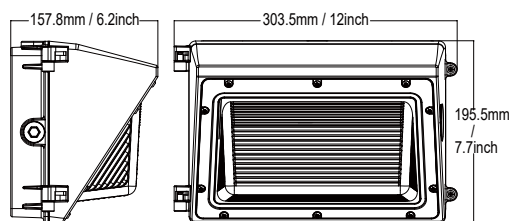

DIMENSIONS

unit: mm/inch

Sensor installation support

Small Size: 30W

Net Weight
Plastic Diffuser
30W: 5.53 lb
Glass Diffuser
30W: 6.50 lb

Medium Size: 60W/100W

Net Weight
Plastic Diffuser
60W: 7.71 lb
100W: 8.08 lb
Glass Diffuser
60W: 9.34 lb
100W: 9.62 lb

Large Size: 150W

Net Weight
Plastic Diffuser
150W: 12.49 lb
Glass Diffuser
150W: 14.62 lb

Sensor installation is not supported

Small Size: 30W

Net Weight
Plastic Diffuser
30W: 6.65 lb
Glass Diffuser
30W: 7.62 lb