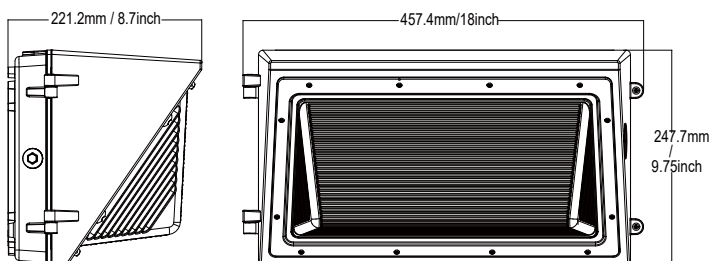

Large Size: 150W

Net Weight
Plastic Diffuser
150W: 13.87 lb
Glass Diffuser
150W: 16.01 lb