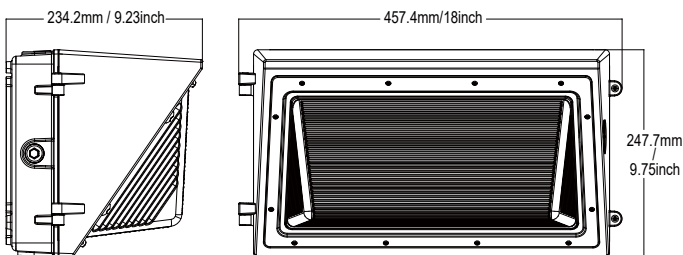

Large Size: 150W

Net Weight
Plastic Diffuser
150W: 12.49 lb
Glass Diffuser
150W: 14.62 lb