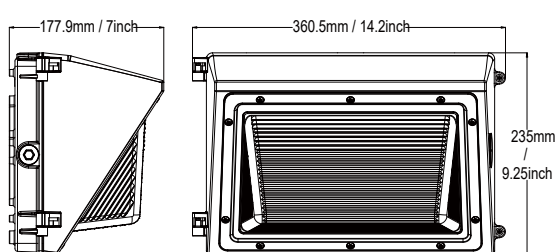

Medium Size: 60W/100W

Net Weight
Plastic Diffuser
60W: 8.87 lb
100W: 9.23 lb
Glass Diffuser
60W: 10.42 lb
100W: 10.77 lb