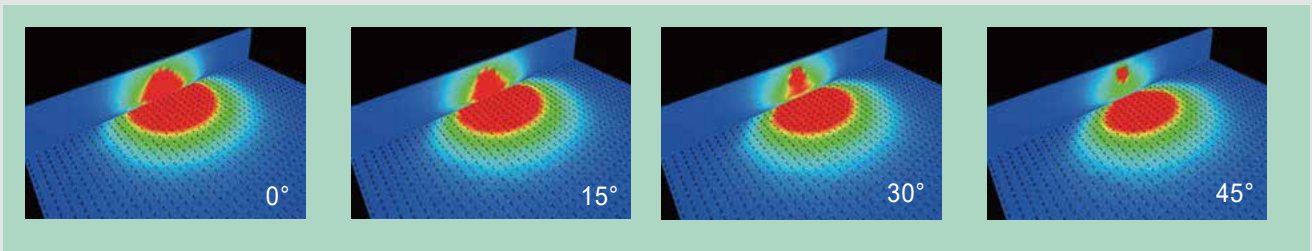

Control the light throw with the spin of a dial

All MWP17 models include a powerful feature that can adjust the tilt of the light engine, enabling field adjustment of the degree of light thrown forward. Choose 0°, 15°, 30°, or 45° to control where the light gets thrown.

DIMENSIONS

unit: mm/inch